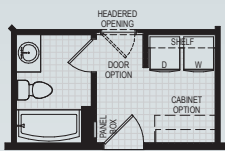

2370 Sq. Ft.

This triple wide floor plan offers remote bedrooms and an open space for comfortable living. With a grand master suite, one can easily interchange master bathroom options to include any one of our feature options. Further customize this home by adding dormer packages and interior upgrades.

# Adams

3RD BATH OPTION

RECESSED ENTRY OPTION

ALTERNATE 5-PIECE MASTER BATH

MONGRAM BATH

ALTERNATE GRAND SHOWER

2370 Sq. Ft.  
39'-6" x 60'-0"