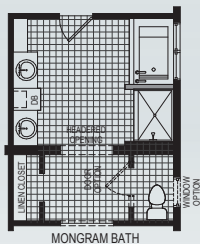

2370 Sq. Ft.

This triple wide floor plan offers remote bedrooms and an open space for comfortable living. With a grand master suite, one can easily interchange master bathroom options to include any one of our feature options. Further customize this home by adding dormer packages and interior upgrades.

# Adams

3RD BATH OPTION

RECESSED ENTRY OPTION

ALTERNATE 5-PIECE MASTER BATH

MONGRAM BATH

ALTERNATE GRAND SHOWER

2370 Sq. Ft.  
39'-6" x 60'-0"