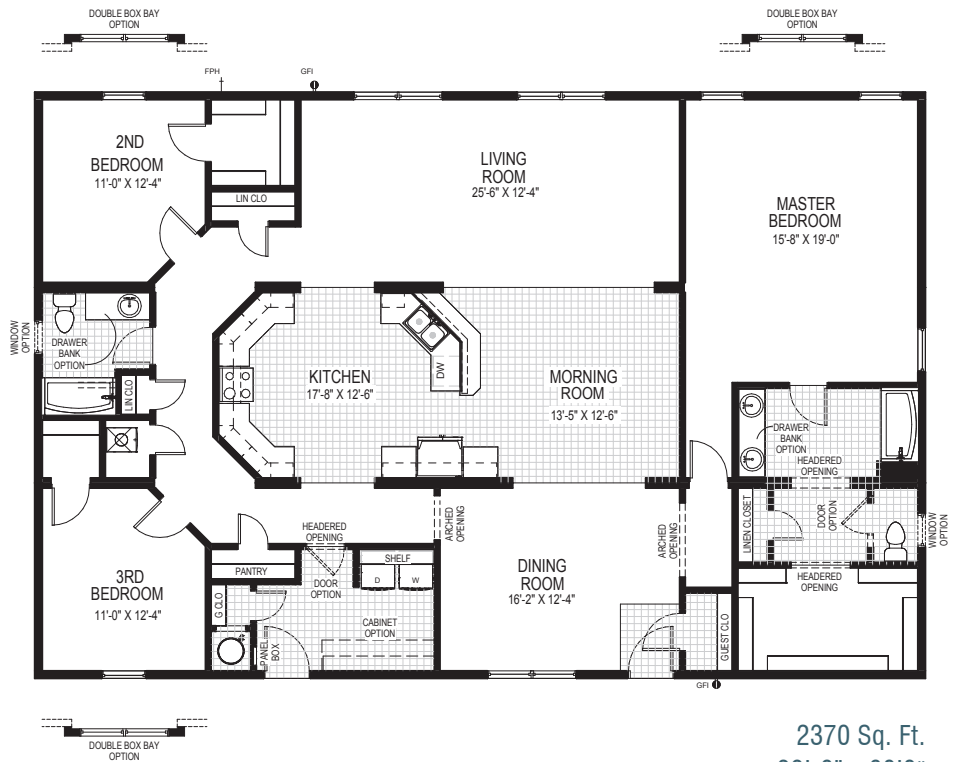

2370 Sq. Ft.

This triple wide floor plan offers remote bedrooms and an open space for comfortable living. With a grand master suite, one can easily interchange master bathroom options to include any one of our feature options. Further customize this home by adding dormer packages and interior upgrades.

# Adams

3RD BATH OPTION

RECESSED ENTRY OPTION

ALTERNATE 5-PIECE MASTER BATH

MONGRAM BATH

ALTERNATE GRAND SHOWER

2370 Sq. Ft.  
39'-6" x 60'-0"