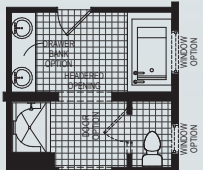

2370 Sq. Ft.

This triple wide floor plan offers remote bedrooms and an open space for comfortable living. With a grand master suite, one can easily interchange master bathroom options to include any one of our feature options. Further customize this home by adding dormer packages and interior upgrades.

# Adams

3RD BATH OPTION

RECESSED ENTRY OPTION

ALTERNATE 5-PIECE MASTER BATH

MONGRAM BATH

ALTERNATE GRAND SHOWER

2370 Sq. Ft.  
39'-6" x 60'-0"