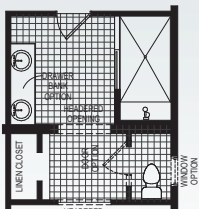

2370 Sq. Ft.

This triple wide floor plan offers remote bedrooms and an open space for comfortable living. With a grand master suite, one can easily interchange master bathroom options to include any one of our feature options. Further customize this home by adding dormer packages and interior upgrades.

# Adams

3RD BATH OPTION

RECESSED ENTRY OPTION

ALTERNATE 5-PIECE MASTER BATH

MONGRAM BATH

ALTERNATE GRAND SHOWER

2370 Sq. Ft.  
39'-6" x 60'-0"