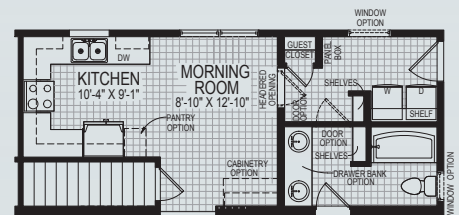

1312 / 1424 Sq. Ft.

Birch

At only 48 feet long, the Birch offers an open floor plan with generously-sized bedrooms. The kitchen, morning room, and living room all merge together to provide one open area. One can add our vaulted ceiling option to make this space seem even more grand.

1312 Sq. Ft.
27'-4" x 48'-0"

1424 Sq. Ft.
29'-8" x 48'-0"

STAIR OPTION

W/H & FURNACE IN BASEMENT
w/STAIR OPTION