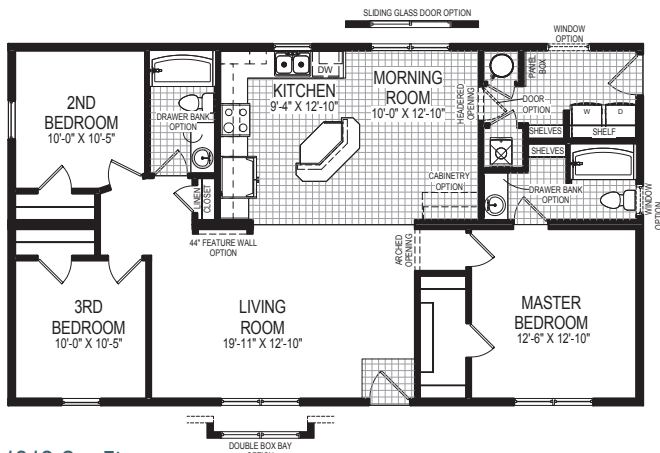

1312 / 1424 Sq. Ft.

Birch

At only 48 feet long, the Birch offers an open floor plan with generously-sized bedrooms. The kitchen, morning room, and living room all merge together to provide one open area. One can add our vaulted ceiling option to make this space seem even more grand.

1312 Sq. Ft.
27'-4" x 48'-0"

1424 Sq. Ft.
29'-8" x 48'-0"

STAIR OPTION

W/H & FURNACE IN BASEMENT
w/STAIR OPTION