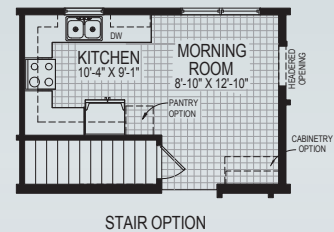

1312 / 1424 Sq. Ft.

Birch

At only 48 feet long, the Birch offers an open floor plan with generously-sized bedrooms. The kitchen, morning room, and living room all merge together to provide one open area. One can add our vaulted ceiling option to make this space seem even more grand.

1312 Sq. Ft.
27'-4" x 48'-0"

1424 Sq. Ft.
29'-8" x 48'-0"

STAIR OPTION

W/H & FURNACE IN BASEMENT
w/STAIR OPTION