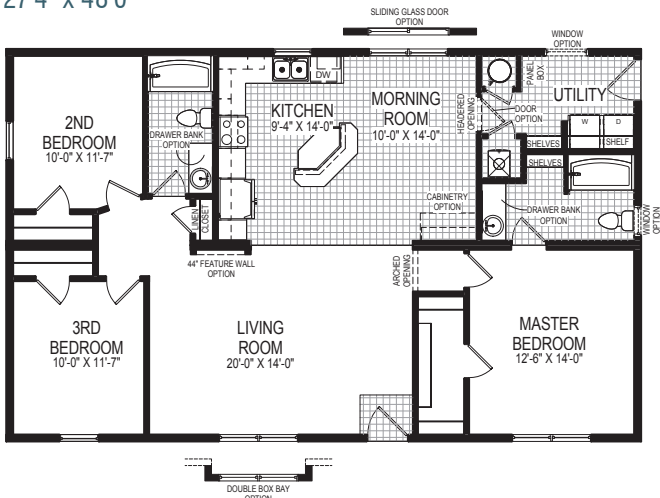

1312 / 1424 Sq. Ft.

Birch

At only 48 feet long, the Birch offers an open floor plan with generously-sized bedrooms. The kitchen, morning room, and living room all merge together to provide one open area. One can add our vaulted ceiling option to make this space seem even more grand.

1312 Sq. Ft.
27'-4" x 48'-0"

1424 Sq. Ft.
29'-8" x 48'-0"

STAIR OPTION

W/H & FURNACE IN BASEMENT
w/STAIR OPTION