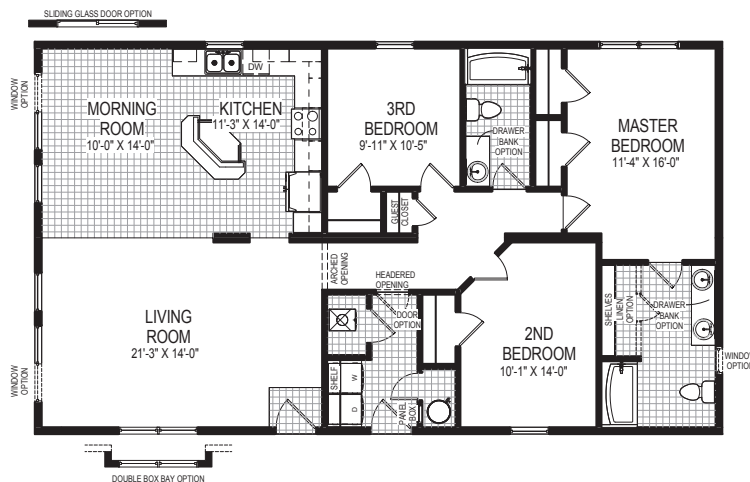

1421 / 1543 Sq. Ft.

# Chestnut

If you're looking for a medium-sized floor plan which focuses on a great exterior view, the Chestnut floor plan is it. Add the porch option with windows or custom prow end option and create a cozy front porch.

1421 Sq. Ft.  
27'-4" x 52'-0"

1543 Sq. Ft.  
29'-8" x 52'-0"