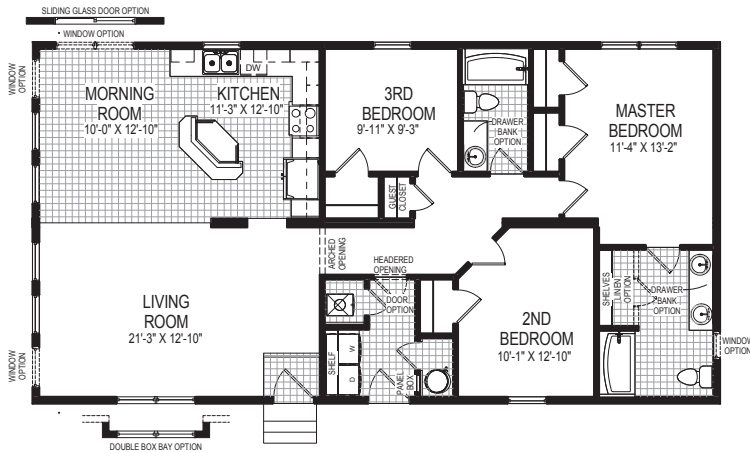

1421 / 1543 Sq. Ft.

# Chestnut

If you're looking for a medium-sized floor plan which focuses on a great exterior view, the Chestnut floor plan is it. Add the porch option with windows or custom prow end option and create a cozy front porch.

1421 Sq. Ft.  
27'-4" x 52'-0"

1543 Sq. Ft.  
29'-8" x 52'-0"