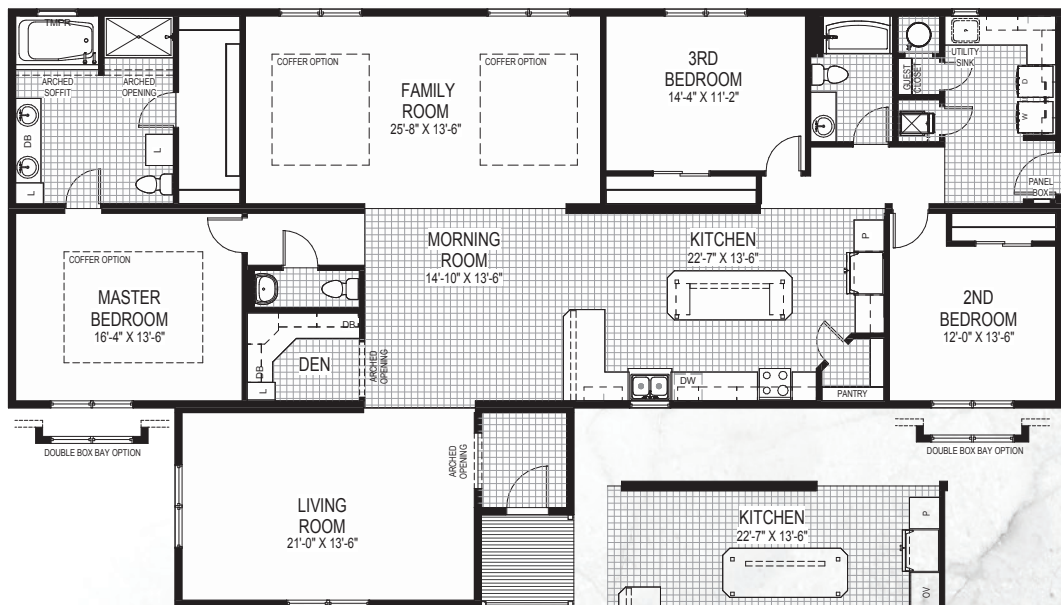

Eldora

ALTERNATE GRAND SHOWER

ALTERNATE GRAND BATH

STAIR OPTION

STYLE: Ranch
 SQUARE FEET: 2554
 BEDROOMS: 3
 BATHROOMS: 2.5
 DIMENSION: 28'9" x 76'0" +
 14'4-1/2" x 28'9"

MONOGRAM BATH

ALTERNATE KITCHEN w/ COOKTOP & OVEN