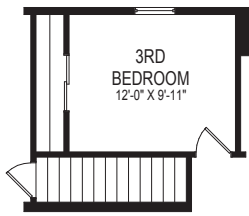

Eldora

ALTERNATE GRAND SHOWER

ALTERNATE GRAND BATH

STAIR OPTION

STYLE: Ranch
 SQUARE FEET: 2554
 BEDROOMS: 3
 BATHROOMS: 2.5
 DIMENSION: 28'9" x 76'0" +
 14'4-1/2" x 28'9"

MONOGRAM BATH

ALTERNATE KITCHEN w/ COOKTOP & OVEN