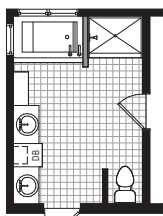

Eldora

ALTERNATE GRAND SHOWER

ALTERNATE GRAND BATH

STAIR OPTION

STYLE: Ranch
 SQUARE FEET: 2554
 BEDROOMS: 3
 BATHROOMS: 2.5
 DIMENSION: 28'9" x 76'0" +
 14'4-1/2" x 28'9"

MONOGRAM BATH

ALTERNATE KITCHEN w/ COOKTOP & OVEN