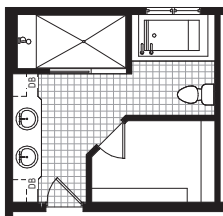

Eldora

ALTERNATE GRAND SHOWER

ALTERNATE GRAND BATH

STAIR OPTION

STYLE: Ranch
 SQUARE FEET: 2554
 BEDROOMS: 3
 BATHROOMS: 2.5
 DIMENSION: 28'9" x 76'0" +
 14'4-1/2" x 28'9"

MONOGRAM BATH

ALTERNATE KITCHEN w/ COOKTOP & OVEN