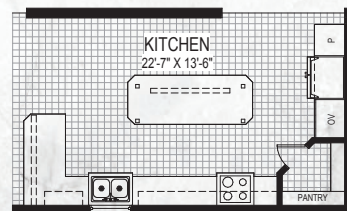

Eldora

ALTERNATE GRAND SHOWER

ALTERNATE GRAND BATH

STAIR OPTION

STYLE: Ranch
 SQUARE FEET: 2554
 BEDROOMS: 3
 BATHROOMS: 2.5
 DIMENSION: 28'9" x 76'0" +
 14'4-1/2" x 28'9"

MONOGRAM BATH

ALTERNATE KITCHEN w/ COOKTOP & OVEN