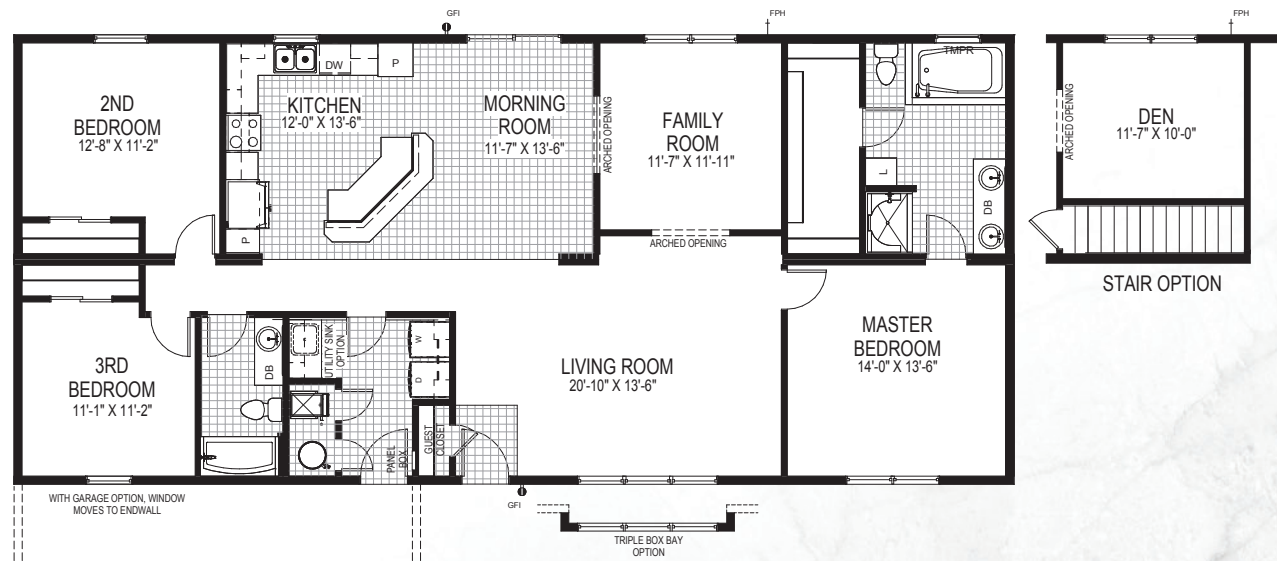

Gallatin

With curb appeal that will make you the envy of your neighbors, this home features an open kitchen, morning room and living room that provide ample space to grow. The extra family room included in this home is perfect for families needing two separate living areas.

- STYLE: Ranch
- SQUARE FEET: 1840
- BEDROOMS: 3
- BATHROOMS: 2
- DIMENSION: 28'9" x 64'0"