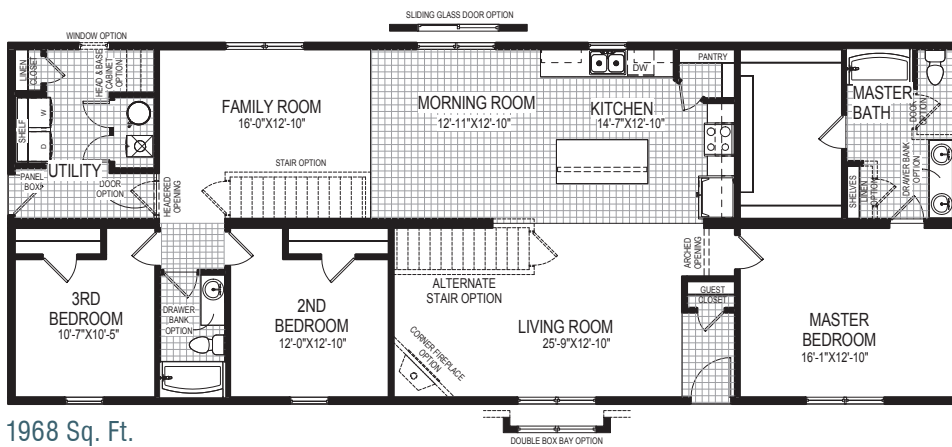

1968 / 2136 Sq. Ft.

Redwood

This layout is great for people who love open space. With two large bedrooms, one grand master suite, plus two living areas, this home is bound to meet your needs. Choose an alternate layout in order to add a garage to the front side of the home.

1968 Sq. Ft.
27'4" x 72'0"

2136 Sq. Ft.
29'8" x 72'0"

ALTERNATE 5-PIECE MASTER BATH

ALTERNATE 2 KITCHEN w/LR06 ISLAND

ALTERNATE FRONT GARAGE

FURN & W/H IN BASEMENT w/ STAIR OPTION

ALTERNATE 1 KITCHEN w/LR07 ISLAND

MONOGRAM BATH