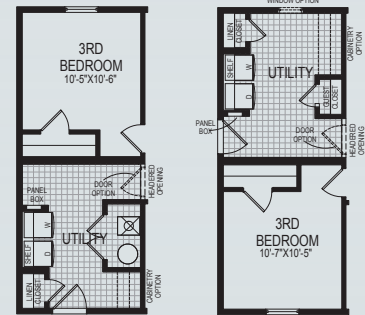

1968 / 2136 Sq. Ft.

Redwood

This layout is great for people who love open space. With two large bedrooms, one grand master suite, plus two living areas, this home is bound to meet your needs. Choose an alternate layout in order to add a garage to the front side of the home.

1968 Sq. Ft.
27'4" x 72'0"

2136 Sq. Ft.
29'8" x 72'0"

ALTERNATE 5-PIECE MASTER BATH

ALTERNATE 2 KITCHEN w/LR06 ISLAND

ALTERNATE FRONT GARAGE

FURN & W/H IN BASEMENT w/ STAIR OPTION

ALTERNATE 1 KITCHEN w/LR07 ISLAND

MONOGRAM BATH