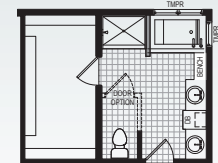

1968 / 2136 Sq. Ft.

Redwood

This layout is great for people who love open space. With two large bedrooms, one grand master suite, plus two living areas, this home is bound to meet your needs. Choose an alternate layout in order to add a garage to the front side of the home.

1968 Sq. Ft.
27'4" x 72'0"

2136 Sq. Ft.
29'8" x 72'0"

ALTERNATE 5-PIECE MASTER BATH

ALTERNATE 2 KITCHEN w/LR06 ISLAND

ALTERNATE FRONT GARAGE

FURN & W/H IN BASEMENT w/ STAIR OPTION

ALTERNATE 1 KITCHEN w/LR07 ISLAND

MONOGRAM BATH