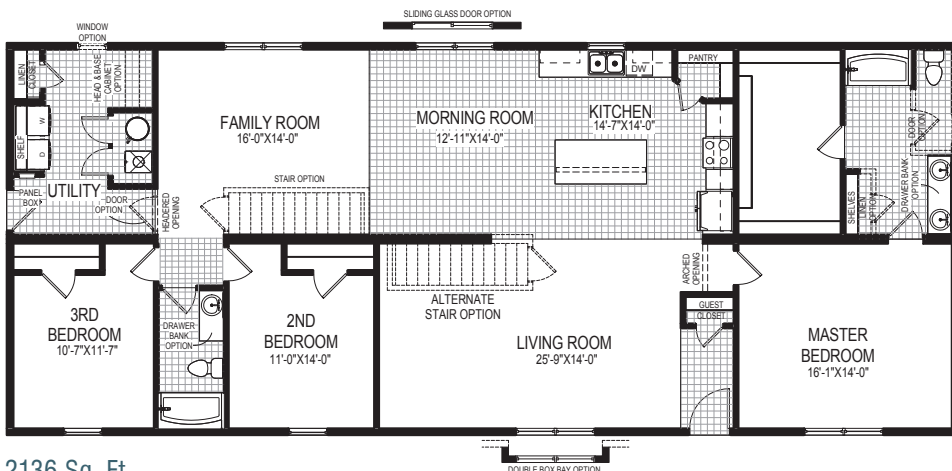

1968 / 2136 Sq. Ft.

Redwood

This layout is great for people who love open space. With two large bedrooms, one grand master suite, plus two living areas, this home is bound to meet your needs. Choose an alternate layout in order to add a garage to the front side of the home.

1968 Sq. Ft.
27'4" x 72'0"

2136 Sq. Ft.
29'8" x 72'0"

ALTERNATE 5-PIECE MASTER BATH

ALTERNATE 2 KITCHEN w/LR06 ISLAND

ALTERNATE FRONT GARAGE

FURN & W/H IN BASEMENT w/ STAIR OPTION

ALTERNATE 1 KITCHEN w/LR07 ISLAND

MONOGRAM BATH