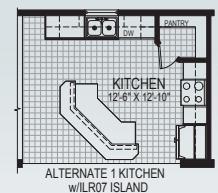

1968 / 2136 Sq. Ft.

Redwood

This layout is great for people who love open space. With two large bedrooms, one grand master suite, plus two living areas, this home is bound to meet your needs. Choose an alternate layout in order to add a garage to the front side of the home.

1968 Sq. Ft.
27'4" x 72'0"

2136 Sq. Ft.
29'8" x 72'0"

ALTERNATE 5-PIECE MASTER BATH

ALTERNATE 2 KITCHEN w/LR06 ISLAND

ALTERNATE FRONT GARAGE

FURN & W/H IN BASEMENT w/ STAIR OPTION

ALTERNATE 1 KITCHEN w/LR07 ISLAND

MONOGRAM BATH