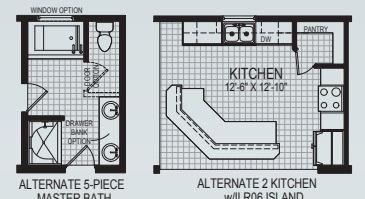

1968 / 2136 Sq. Ft.

Redwood

This layout is great for people who love open space. With two large bedrooms, one grand master suite, plus two living areas, this home is bound to meet your needs. Choose an alternate layout in order to add a garage to the front side of the home.

1968 Sq. Ft.
27'4" x 72'0"

2136 Sq. Ft.
29'8" x 72'0"

ALTERNATE 5-PIECE MASTER BATH

ALTERNATE 2 KITCHEN w/LR06 ISLAND

ALTERNATE FRONT GARAGE

FURN & W/H IN BASEMENT w/ STAIR OPTION

ALTERNATE 1 KITCHEN w/LR07 ISLAND

MONOGRAM BATH