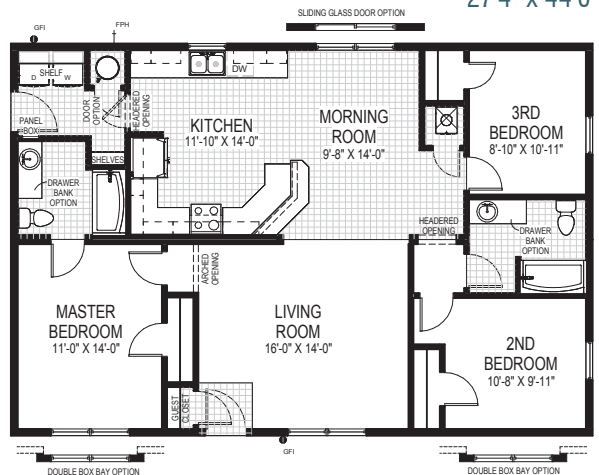

1203 / 1305 Sq. Ft.

The Evergreen model enables you to get the most out of every square foot. Boasting three moderately-sized bedrooms in a little over 1200 square foot of space. With a large kitchen and open floor plan, this home can be accented further by adding vaulted ceilings.

Evergreen

1203 Sq. Ft.
27'4" x 44'0"

1305 Sq. Ft.
29'8" x 44'0"