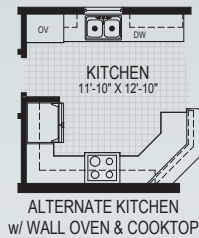

1203 / 1305 Sq. Ft.

The Evergreen model enables you to get the most out of every square foot. Boasting three moderately-sized bedrooms in a little over 1200 square foot of space. With a large kitchen and open floor plan, this home can be accented further by adding vaulted ceilings.

Evergreen

1203 Sq. Ft.
27'4" x 44'0"

1305 Sq. Ft.
29'8" x 44'0"