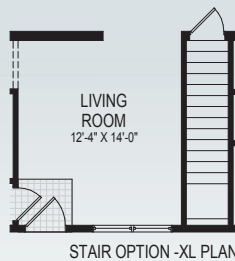

1203 / 1305 Sq. Ft.

The Evergreen model enables you to get the most out of every square foot. Boasting three moderately-sized bedrooms in a little over 1200 square foot of space. With a large kitchen and open floor plan, this home can be accented further by adding vaulted ceilings.

Evergreen

1203 Sq. Ft.
27'4" x 44'0"

1305 Sq. Ft.
29'8" x 44'0"