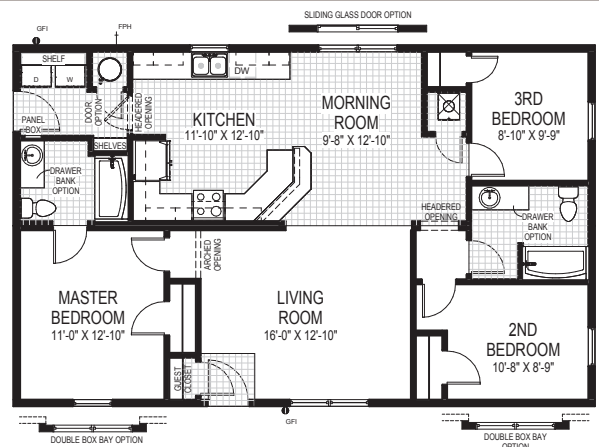

1203 / 1305 Sq. Ft.

The Evergreen model enables you to get the most out of every square foot. Boasting three moderately-sized bedrooms in a little over 1200 square foot of space. With a large kitchen and open floor plan, this home can be accented further by adding vaulted ceilings.

Evergreen

1203 Sq. Ft.
27'4" x 44'0"

1305 Sq. Ft.
29'8" x 44'0"