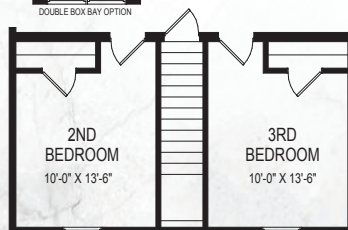

# Fullerton

ALTERNATE KITCHEN  
w/ WALL OVEN & COOKTOP

ALTERNATE KITCHEN  
w/ IL16 ISLAND

ALTERNATE KITCHEN  
w/ IL11 ISLAND

STYLE: Ranch  
 SQUARE FEET: 1840  
 BEDROOMS: 3  
 BATHROOMS: 2  
 DIMENSION: 28'9" x 64'0"

ALTERNATE FRONT  
GARAGE LAYOUT

STAIR OPTION

MASTER BATH OPTION 1

MASTER BATH OPTION 2