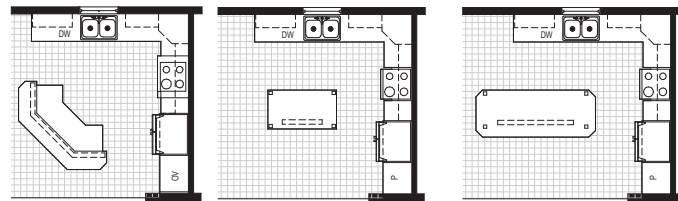

# Fullerton

ALTERNATE KITCHEN  
w/ WALL OVEN & COOKTOP

ALTERNATE KITCHEN  
w/ IL16 ISLAND

ALTERNATE KITCHEN  
w/ IL11 ISLAND

STYLE: Ranch  
 SQUARE FEET: 1840  
 BEDROOMS: 3  
 BATHROOMS: 2  
 DIMENSION: 28'9" x 64'0"

ALTERNATE FRONT  
GARAGE LAYOUT

STAIR OPTION

MASTER BATH OPTION 1

MASTER BATH OPTION 2