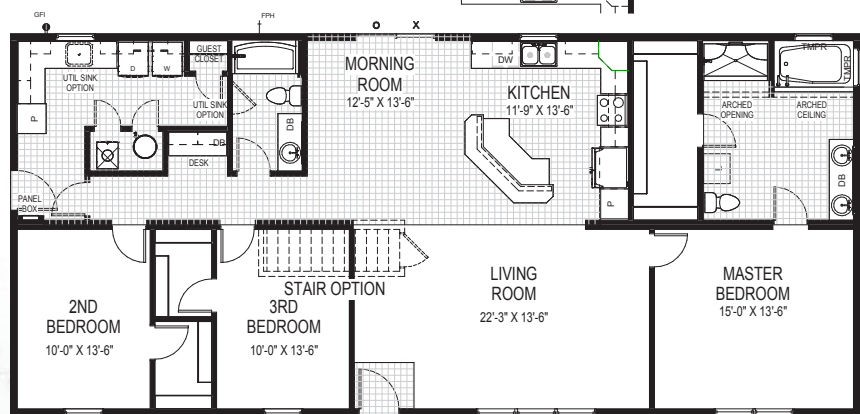

# Fullerton

ALTERNATE KITCHEN  
w/ WALL OVEN & COOKTOP

ALTERNATE KITCHEN  
w/ IL16 ISLAND

ALTERNATE KITCHEN  
w/ IL11 ISLAND

STYLE: Ranch  
 SQUARE FEET: 1840  
 BEDROOMS: 3  
 BATHROOMS: 2  
 DIMENSION: 28'9" x 64'0"

ALTERNATE FRONT  
GARAGE LAYOUT

STAIR OPTION

MASTER BATH OPTION 1

MASTER BATH OPTION 2