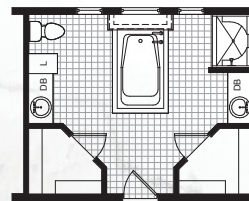

# Fullerton

ALTERNATE KITCHEN  
w/ WALL OVEN & COOKTOP

ALTERNATE KITCHEN  
w/ IL16 ISLAND

ALTERNATE KITCHEN  
w/ IL11 ISLAND

STYLE: Ranch  
 SQUARE FEET: 1840  
 BEDROOMS: 3  
 BATHROOMS: 2  
 DIMENSION: 28'9" x 64'0"

ALTERNATE FRONT  
GARAGE LAYOUT

STAIR OPTION

MASTER BATH OPTION 1

MASTER BATH OPTION 2