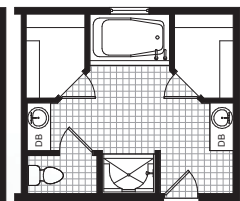

# Fullerton

ALTERNATE KITCHEN  
w/ WALL OVEN & COOKTOP

ALTERNATE KITCHEN  
w/ IL16 ISLAND

ALTERNATE KITCHEN  
w/ IL11 ISLAND

STYLE: Ranch  
 SQUARE FEET: 1840  
 BEDROOMS: 3  
 BATHROOMS: 2  
 DIMENSION: 28'9" x 64'0"

ALTERNATE FRONT  
GARAGE LAYOUT

STAIR OPTION

MASTER BATH OPTION 1

MASTER BATH OPTION 2