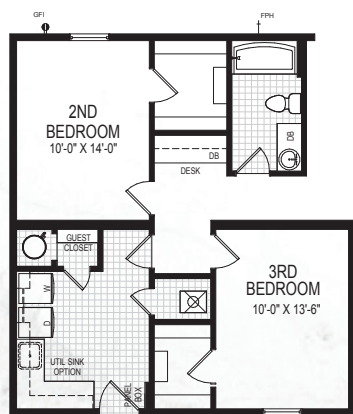

# Fullerton

ALTERNATE KITCHEN  
w/ WALL OVEN & COOKTOP

ALTERNATE KITCHEN  
w/ IL16 ISLAND

ALTERNATE KITCHEN  
w/ IL11 ISLAND

STYLE: Ranch  
 SQUARE FEET: 1840  
 BEDROOMS: 3  
 BATHROOMS: 2  
 DIMENSION: 28'9" x 64'0"

ALTERNATE FRONT  
GARAGE LAYOUT

STAIR OPTION

MASTER BATH OPTION 1

MASTER BATH OPTION 2