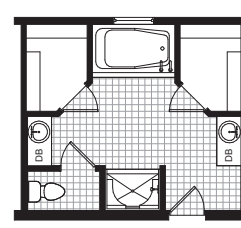

Jordan

BONNAVILLA

ALTERNATE KITCHEN w/ IL17 ISLAND

ALTERNATE KITCHEN w/ ILR15 ISLAND

ALTERNATE KITCHEN w/ IL10 AND IL09 ISLAND

MASTER BATH OPTION 1

MASTER BATH OPTION 2

MASTER BATH OPTION 3

STYLE: Ranch
 SQUARE FEET: 2185
 BEDROOMS: 4
 BATHROOMS: 2
 DIMENSION: 28'9" x 76'0"