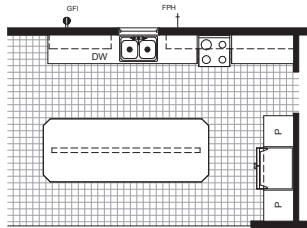

Jordan

BONNAVILLA

ALTERNATE KITCHEN w/ IL17 ISLAND

ALTERNATE KITCHEN w/ ILR15 ISLAND

ALTERNATE KITCHEN w/ IL10 AND IL09 ISLAND

MASTER BATH OPTION 1

MASTER BATH OPTION 2

MASTER BATH OPTION 3

STYLE: Ranch
 SQUARE FEET: 2185
 BEDROOMS: 4
 BATHROOMS: 2
 DIMENSION: 28'9" x 76'0"