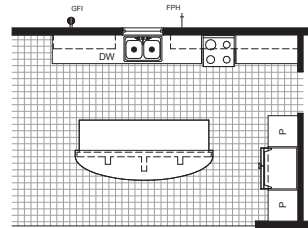

Jordan

BONNAVILLA

ALTERNATE KITCHEN w/ IL17 ISLAND

ALTERNATE KITCHEN w/ ILR15 ISLAND

ALTERNATE KITCHEN w/ IL10 AND IL09 ISLAND

MASTER BATH OPTION 1

MASTER BATH OPTION 2

MASTER BATH OPTION 3

STYLE: Ranch
 SQUARE FEET: 2185
 BEDROOMS: 4
 BATHROOMS: 2
 DIMENSION: 28'9" x 76'0"