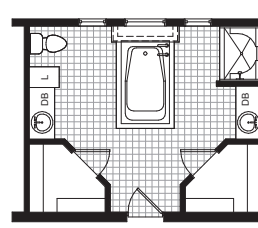

Jordan

BONNAVILLA

ALTERNATE KITCHEN w/ IL17 ISLAND

ALTERNATE KITCHEN w/ ILR15 ISLAND

ALTERNATE KITCHEN w/ IL10 AND IL09 ISLAND

MASTER BATH OPTION 1

MASTER BATH OPTION 2

MASTER BATH OPTION 3

STYLE: Ranch
 SQUARE FEET: 2185
 BEDROOMS: 4
 BATHROOMS: 2
 DIMENSION: 28'9" x 76'0"