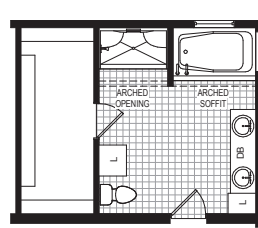

Jordan

BONNAVILLA

ALTERNATE KITCHEN w/ IL17 ISLAND

ALTERNATE KITCHEN w/ ILR15 ISLAND

ALTERNATE KITCHEN w/ IL10 AND IL09 ISLAND

MASTER BATH OPTION 1

MASTER BATH OPTION 2

MASTER BATH OPTION 3

STYLE: Ranch
 SQUARE FEET: 2185
 BEDROOMS: 4
 BATHROOMS: 2
 DIMENSION: 28'9" x 76'0"