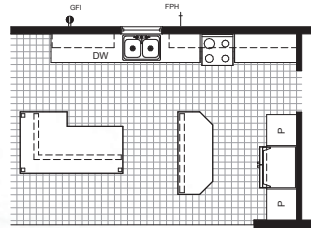

Jordan

BONNAVILLA

ALTERNATE KITCHEN w/ IL17 ISLAND

ALTERNATE KITCHEN w/ ILR15 ISLAND

ALTERNATE KITCHEN w/ IL10 AND IL09 ISLAND

MASTER BATH OPTION 1

MASTER BATH OPTION 2

MASTER BATH OPTION 3

STYLE: Ranch
 SQUARE FEET: 2185
 BEDROOMS: 4
 BATHROOMS: 2
 DIMENSION: 28'9" x 76'0"