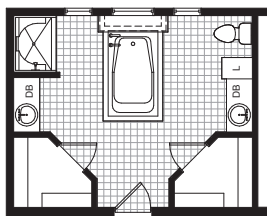

Keystone

MASTER BATH
OPTION 1

MASTER BATH
OPTION 2

STYLE: Ranch
 SQUARE FEET: 2501
 BEDROOMS: 3
 BATHROOMS: 2
 DIMENSION: 43'1-1/2" x 76'0"