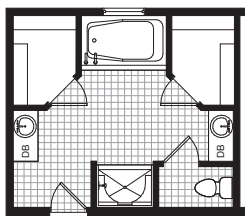

Keystone

MASTER BATH
OPTION 1

MASTER BATH
OPTION 2

STYLE: Ranch
 SQUARE FEET: 2501
 BEDROOMS: 3
 BATHROOMS: 2
 DIMENSION: 43'1-1/2" x 76'0"