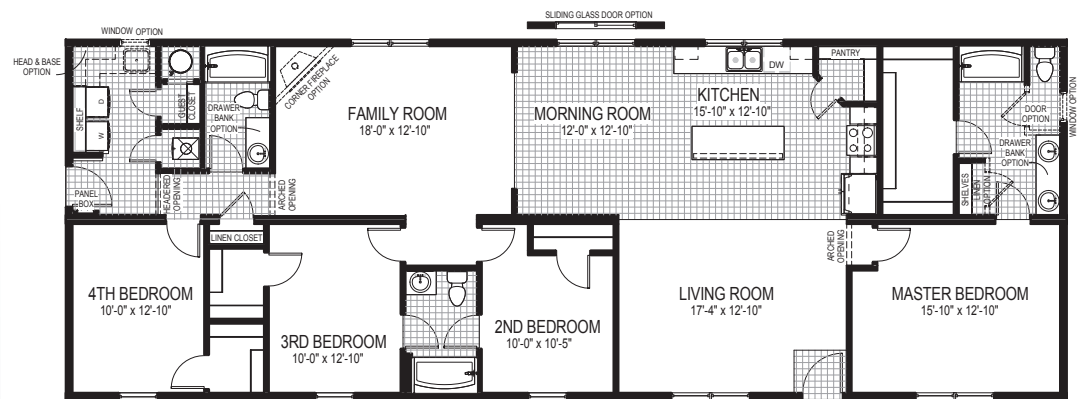

2077 / 2255 Sq. Ft.

Shown in the view above with a 9/12 cape cod roof option, the Sequoia is a beautiful model with lots to offer. With four bedrooms and three baths, this home offers many options to suit the needs of your lifestyle. Add the monogram bath option for a master suite getaway.

Sequoia

2077 Sq. Ft.
27'4" x 76'0"

2255 Sq. Ft.
29'8" x 76'0"