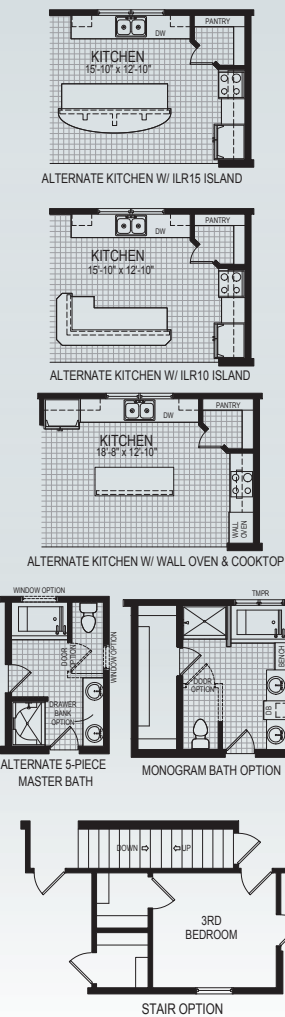

2077 / 2255 Sq. Ft.

Shown in the view above with a 9/12 cape cod roof option, the Sequoia is a beautiful model with lots to offer. With four bedrooms and three baths, this home offers many options to suit the needs of your lifestyle. Add the monogram bath option for a master suite getaway.

Sequoia

2077 Sq. Ft.
27'4" x 76'0"

2255 Sq. Ft.
29'8" x 76'0"