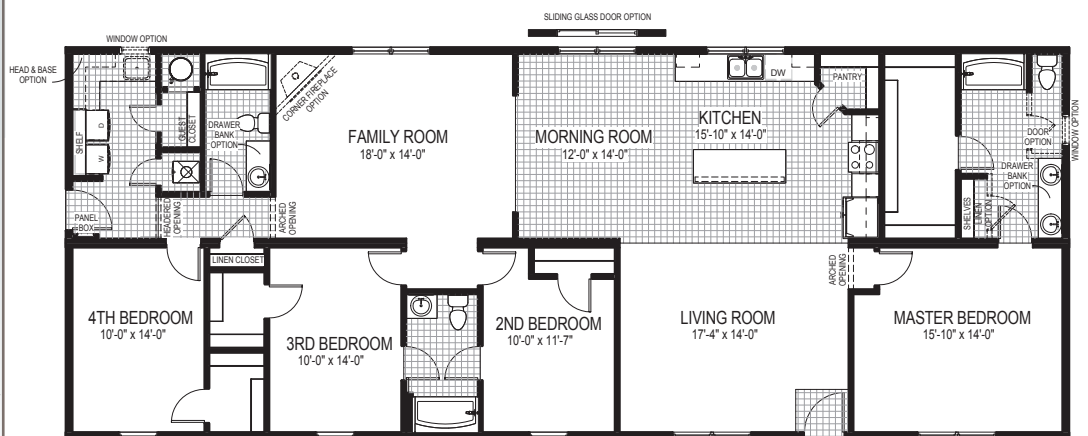

2077 / 2255 Sq. Ft.

Shown in the view above with a 9/12 cape cod roof option, the Sequoia is a beautiful model with lots to offer. With four bedrooms and three baths, this home offers many options to suit the needs of your lifestyle. Add the monogram bath option for a master suite getaway.

Sequoia

2077 Sq. Ft.
27'4" x 76'0"

2255 Sq. Ft.
29'8" x 76'0"